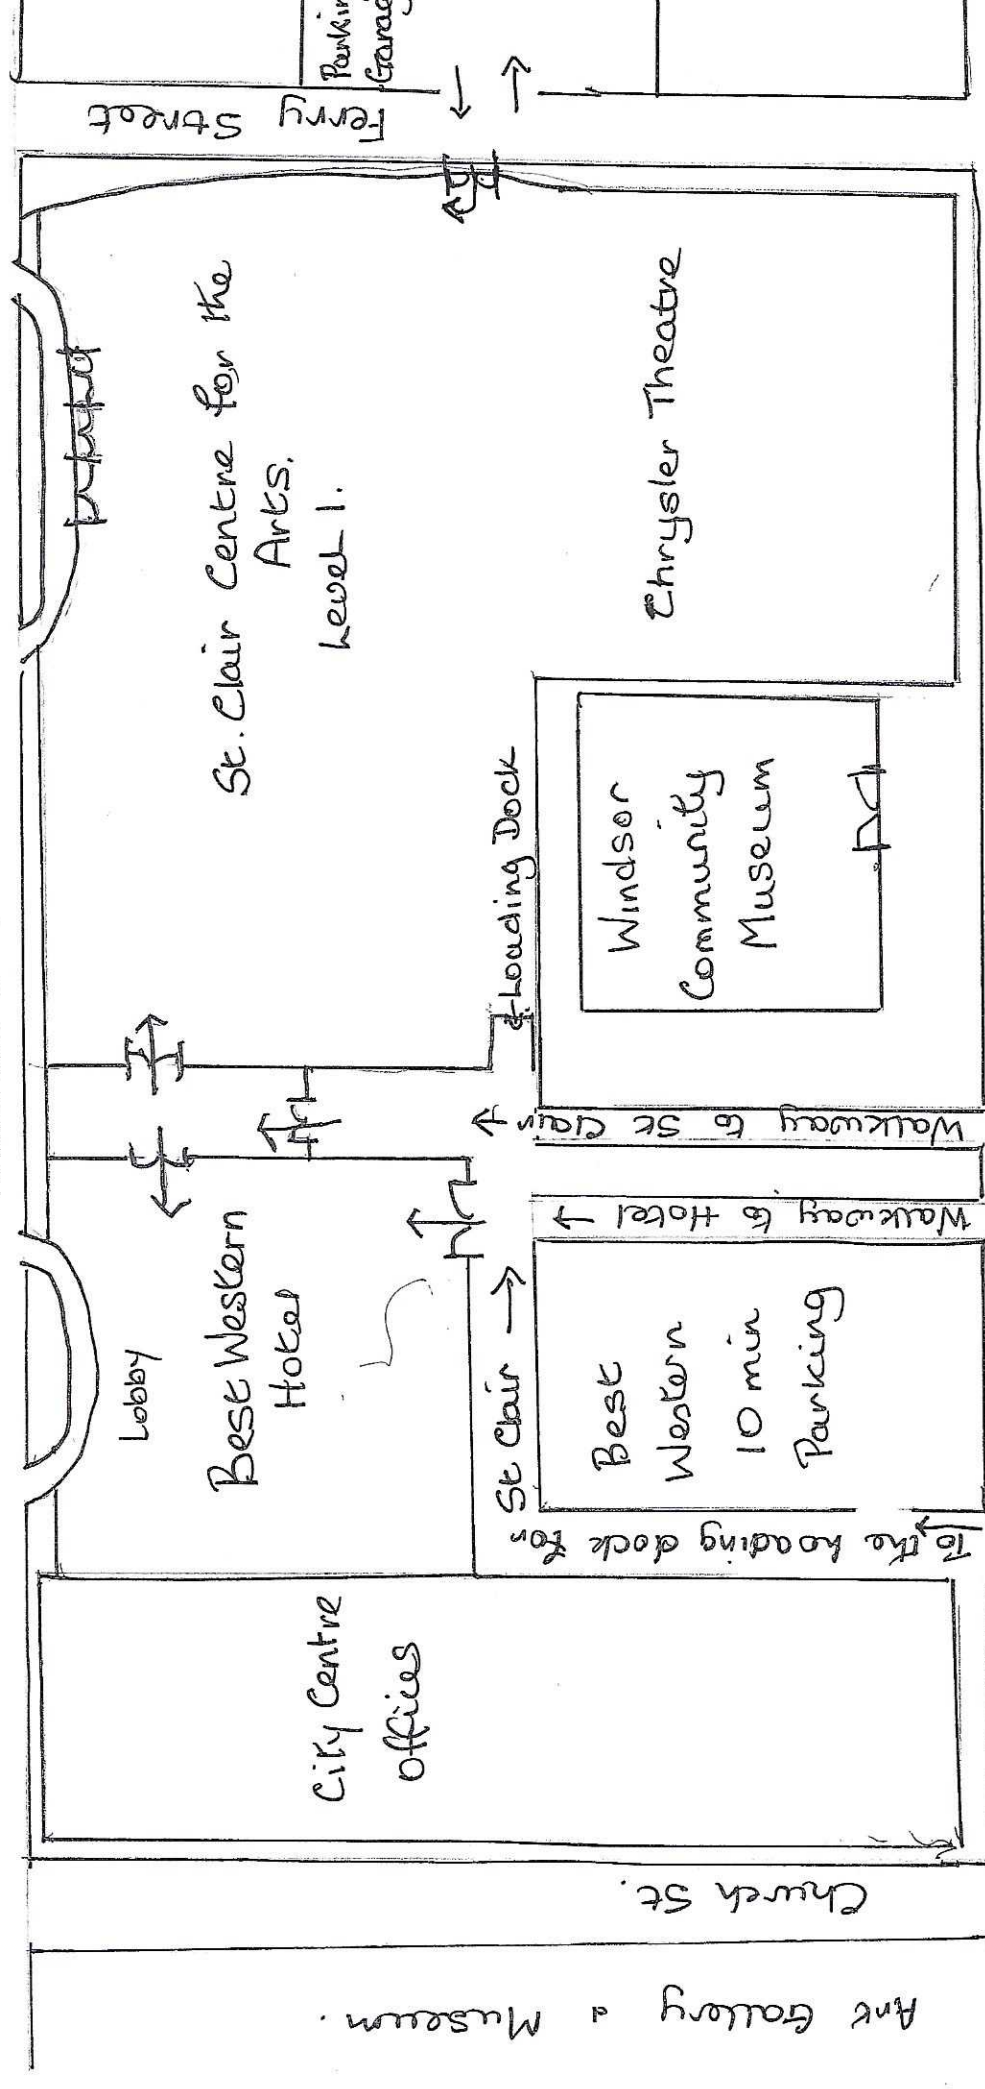

Detroit River

Dieppe Gardens

Riverside Drive West

St. Clair Centre for the Arts. Level 1.

Chrysler Theatre

Windsor Community Museum

Best Western 10 min Parking

City Centre offices

Best Western Hotel

Lobby

Art Gallery & Museum.

MAP OF CONVENTION SITE
St. Clair Centre; B.W. Hotel
Parking.
(not to scale)

City Parking Garage.

Bus Station

To Townplace Suites

one way Pitt Street →

To the loading dock for

Walkway to Hotel & Parking

Walkway to St Clair

St Clair

Loading Dock

Ferry Street

↑

↓

Church St.